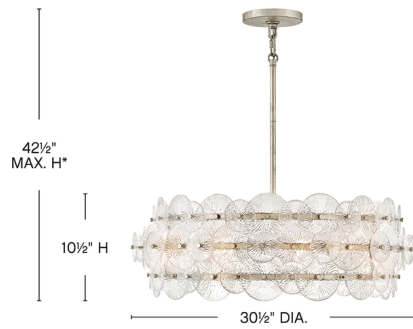

Lightology

lightology.com
866-954-4489
04-22-26

Project: _____

Company: _____

Location: _____ Fixture Type: _____

SPEC #: **FRD1189010**

Approved On: _____ Approved By: _____

Rene Chandelier By Fredrick Ramond

Description

The Rene Chandelier radiates light through multiple layers of beautiful, pressed glass disks. Rene's signature touch highlights a sleek finish, evoking both transitional and glam influences.

Specifications

COLOR . . . . . Clear
BODY FINISH . . . . . Brass
WATTAGE 30W
DIMMER . . . . . Standard 120V
DIMENSIONS . . . . . 30.5"W x 10.5"H
BULB NOT INCLUDED . . . . . 6 x A19/Medium (E26)/5W/120V LED
COUNTRY OF ORIGIN . . . . . China

Technical Information

PRODUCT DIMENSIONS . . . . . Downrod Lengths: 1-6", 2-12" included.

Notes:

CLICK TO VIEW PRODUCT