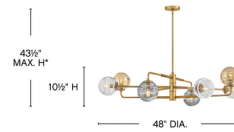

CLICK TO VIEW PRODUCT

Notes: