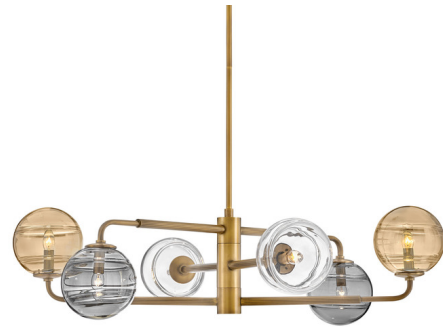

Lightology

lightology.com
866-954-4489
06-03-26

Project: _____

Company: _____

Location: _____ Fixture Type: _____

SPEC #: **FRD1189019**

Approved On: _____ Approved By: _____

Oberon Chandelier By Fredrick Ramond

Description

Artfully combining unexpected materials and innovative technology, the Oberon Chandelier's ribbed stems and articulating arms in a finished metal allow for a tailored, transitional silhouette. Delicate swirls detail spherical shades in amber, clear, and smoke glass.

Specifications

COLOR . . . . . Multicolor
BODY FINISH . . . . . Heritage Brass
WATTAGE 30W
DIMMER . . . . . Standard 120V
DIMENSIONS . . . . . 36.5"W x 10.75"H
BULB NOT INCLUDED . . . . . 6 x B10/Candelabra (E12)/5W/120V LED
COUNTRY OF ORIGIN . . . . . China

Technical Information

PRODUCT DIMENSIONS . . . . . Downrod Lengths: 1-6", 2-12" included.

CLICK TO VIEW PRODUCT

Notes: