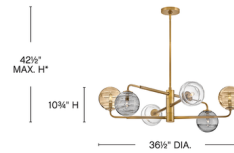

Shown in heritage brass / multicolor

CLICK TO VIEW PRODUCT

Notes: