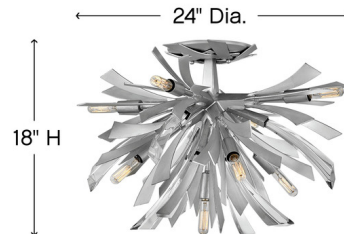

By Fredrick Ramond

Description

The Vida Semi Flush Mount's modern design bursts with a flourishing style that is both highly dramatic and finely sculpted. A statement piece with crystal accents and unique canopy detailing, Vida injects a thrilling dash of contemporary inspiration to its surroundings.

Shown in graphite / crystal

Specifications

COLOR	Crystal
BODY FINISH	Graphite
WATTAGE	540W
DIMMER	Standard 120V
DIMENSIONS	24"W x 14.5"H
BULB NOT INCLUDED	9 x Edison Tube/Candelabra (E12)/60W/120V Incandescent
OTHER BULB OPTIONS	9 x Edison Tube/Candelabra (E12)/120V LED
COUNTRY OF ORIGIN	Philippines