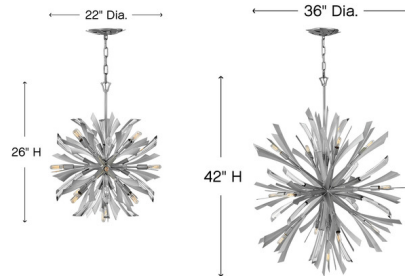

By Fredrick Ramond

Description

The Vida Orb Chandelier's modern design bursts with a flourishing style that is both highly dramatic and finely sculpted. A statement piece with crystal accents and unique canopy detailing, Vida injects a thrilling dash of contemporary inspiration to its surroundings. Available with a Glacial or Burnished Gold finish in two sizes.

Shown in graphite / crystal

Specifications

COLOR Crystal
BODY FINISH Graphite
WATTAGE 780W
DIMMER Standard 120V
DIMENSIONS 22"W x 26"H
BULB NOT INCLUDED . 13 x Edison Tube/Candelabra (E12)/60W/120V Incandescent
OTHER BULB OPTIONS 13 x Edison Tube/Candelabra (E12)/120V LED
COUNTRY OF ORIGIN Philippines