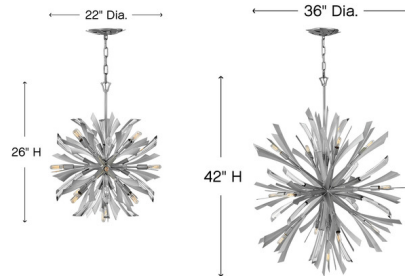

By Fredrick Ramond

Description

The Vida Orb Chandelier's modern design bursts with a flourishing style that is both highly dramatic and finely sculpted. A statement piece with crystal accents and unique canopy detailing, Vida injects a thrilling dash of contemporary inspiration to its surroundings. Available with a Glacial or Burnished Gold finish in two sizes.

Shown in graphite / crystal

Specifications

COLOR	Crystal
BODY FINISH	Graphite
WATTAGE	780W
DIMMER	Standard 120V
DIMENSIONS	36"W x 42"H
BULB NOT INCLUDED	13 x Edison Tube/Candelabra (E12)/60W/120V Incandescent
OTHER BULB OPTIONS	13 x Edison Tube/Candelabra (E12)/120V LED
COUNTRY OF ORIGIN	Philippines