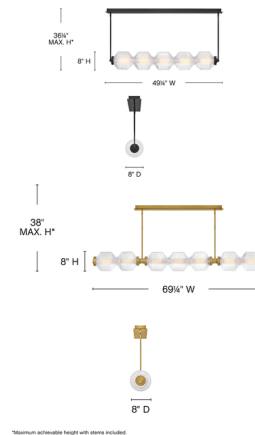

Shown in lacquered brass / clear