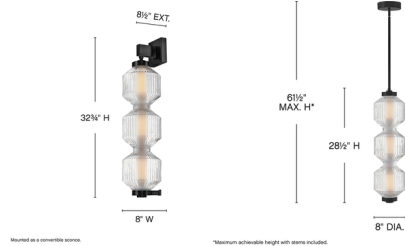

Description

The Reign Convertible Pendant's glamorous silhouette combines textural interest and transitional elements for a vibrant and versatile collection. Illuminated by integrated LED lighting. Can be convertible from pendant to wall sconce.

Specifications

COLOR Clear
BODY FINISH Lacquered Brass
WATTAGE 45W
DIMMER Low Voltage Electronic
DIMENSIONS 8"W x 28.5"H
INTEGRATED LED MODULE 3 x LED/15W/120-277V LED
COUNTRY OF ORIGIN China

Technical Information

PRODUCT DIMENSIONS Downrod Lengths: 1-6", 2-12" included.
LAMP LIFE 30000 hours
COLOR RENDERING 90 CRI
LAMP COLOR 3000K
LUMENS/WATT 50.00
LUMINOUS FLUX 750 lumens

Shown in lacquered brass / clear

CLICK TO VIEW PRODUCT