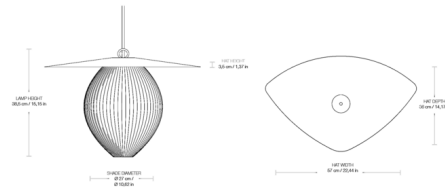

Description

Based on Mathieu Mategot's original designs from 1953, the Satellite Outdoor Pendant offers a playful, modern design that will add a stylish accent to any outdoor space. The pendant's oblong shade is crafted from perforated stainless steel with a pleated texture more often seen in fabric or paper lamps. A triangular aluminum hat tops the shade to help direct light. IP65 rated for outdoor use.

Shown in black / mustard gold

Specifications

COLOR	Mustard Gold
BODY FINISH	Black
WATTAGE	10W
DIMMER	Standard 120V
DIMENSIONS	22.4"W x 15.5"H x 14.2"D
BULB NOT INCLUDED	1 x T10/Medium (E26)/10W/120V LED
COUNTRY OF ORIGIN	China