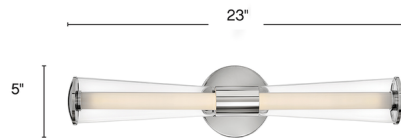

Description

The Elin Bathroom Vanity Light brings a clean beauty to your interior space. The smooth frame is complemented by striking trumpet shaped outer glass that hold lit cylinders inside, casting warm shadows across your room. May be mounted horizontally or vertically.

Specifications

COLOR	Clear
BODY FINISH	Lacquered Brass
WATTAGE	19W
DIMMER	Low Voltage Electronic
DIMENSIONS	23"W x 5"H x 5"D
INTEGRATED LED MODULE	1 x LED/19W/120V LED
COUNTRY OF ORIGIN	China

Technical Information

LAMP LIFE	30000 hours
COLOR RENDERING	90 CRI
LAMP COLOR	3000K
LUMENS/WATT	63.16
LUMINOUS FLUX	1200 lumens

Shown in lacquered brass / clear

CLICK TO VIEW PRODUCT

Notes: