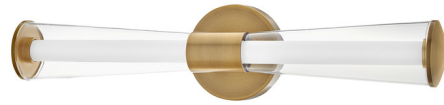

Lightology

lightology.com
866-954-4489
05-31-26

Project: _____

Company: _____

Location: _____ Fixture Type: _____

SPEC #: **HIN1189232**

Approved On: _____ Approved By: _____

Elin Bathroom Vanity Light By Hinkley Lighting

Description

The Elin Bathroom Vanity Light brings a clean beauty to your interior space. The smooth frame is complemented by striking trumpet shaped outer glass that hold lit cylinders inside, casting warm shadows across your room. May be mounted horizontally or vertically.

Specifications

COLOR	Clear
BODY FINISH	Lacquered Brass
WATTAGE	19W
DIMMER	Low Voltage Electronic
DIMENSIONS	23"W x 5"H x 5"D
INTEGRATED LED MODULE	1 x LED/19W/120V LED
COUNTRY OF ORIGIN	China

Technical Information

LAMP LIFE	30000 hours
COLOR RENDERING	90 CRI
LAMP COLOR	3000K
LUMENS/WATT	63.16
LUMINOUS FLUX	1200 lumens

Shown in lacquered brass / clear

CLICK TO VIEW PRODUCT

Notes: