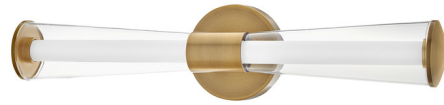

Lightology

lightology.com
866-954-4489
04-12-26

Project: _____

Company: _____

Location: _____ Fixture Type: _____

SPEC #: **HIN1189232**

Approved On: _____ Approved By: _____

Elin Bathroom Vanity Light By Hinkley Lighting

Description

The Elin Bathroom Vanity Light brings a clean beauty to your interior space. The smooth frame is complemented by striking trumpet shaped outer glass that hold lit cylinders inside, casting warm shadows across your room. May be mounted horizontally or vertically.

Specifications

COLOR	Clear
BODY FINISH	Lacquered Brass
WATTAGE	19W
DIMMER	Low Voltage Electronic
DIMENSIONS	23"W x 5"H x 5"D
INTEGRATED LED MODULE	1 x LED/19W/120V LED
COUNTRY OF ORIGIN	China

Technical Information

LAMP LIFE	30000 hours
COLOR RENDERING	90 CRI
LAMP COLOR	3000K
LUMENS/WATT	63.16
LUMINOUS FLUX	1200 lumens

Shown in lacquered brass / clear

CLICK TO VIEW PRODUCT

Notes: