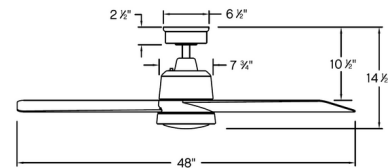

CLICK TO VIEW PRODUCT

Notes: