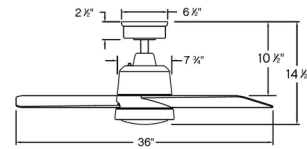

Shown in heritage brass / matte black

CLICK TO VIEW PRODUCT

Notes: