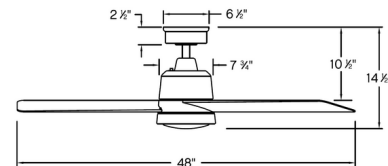

CLICK TO VIEW PRODUCT

Notes: