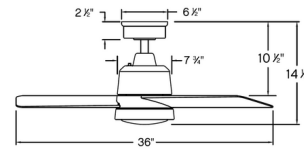

CLICK TO VIEW PRODUCT

Notes: