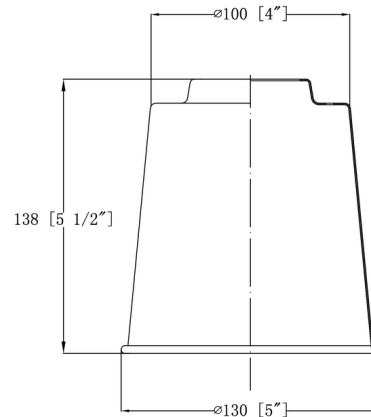

Description

The Addison Bathroom Vanity Light features a versatile, vintage-inspired design that will complement any interior. The tapered, bell-shaped shades are supported by a sleek horizontal bar and can be swiveled up to 180 degrees to direct light upwards or downwards.

Shown in antique copper

Specifications

COLOR	N/A
BODY FINISH	Antique Copper
WATTAGE	12W
DIMMER	Standard 120V
DIMENSIONS	16"W x 7"H x 5"D
BULB INCLUDED	2 x Edison ST-Shape/Medium (E26)/6W/120V LED
COUNTRY OF ORIGIN	China

Technical Information

LAMP LIFE	15000 hours
COLOR RENDERING	82 CRI
LAMP COLOR	2700K
LUMENS/WATT	200.00
LUMINOUS FLUX	1200 lumens

CLICK TO VIEW PRODUCT

Notes: