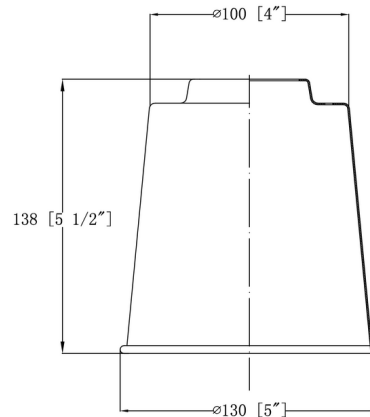

Description

The Addison Bathroom Vanity Light features a versatile, vintage-inspired design that will complement any interior. The tapered, bell-shaped shades are supported by a sleek horizontal bar and can be swiveled up to 180 degrees to direct light upwards or downwards.

Shown in antique copper

Specifications

COLOR	N/A
BODY FINISH	Antique Copper
WATTAGE	12W
DIMMER	Standard 120V
DIMENSIONS	16"W x 7"H x 5"D
BULB INCLUDED	2 x Edison ST-Shape/Medium (E26)/6W/120V LED
COUNTRY OF ORIGIN	China

Technical Information

LAMP LIFE	15000 hours
COLOR RENDERING	82 CRI
LAMP COLOR	2700K
LUMENS/WATT	200.00
LUMINOUS FLUX	1200 lumens

CLICK TO VIEW PRODUCT

Notes: