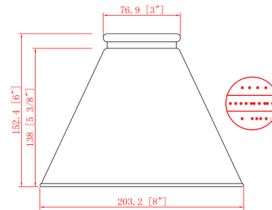

Shown in matte black

Specifications

COLOR	N/A
BODY FINISH	Matte Black
WATTAGE	12W
DIMMER	Standard 120V
DIMENSIONS	18"W x 11"H x 9"D
BULB INCLUDED	2 x Edison ST-Shape/Medium (E26)/6W/120V LED
COUNTRY OF ORIGIN	China