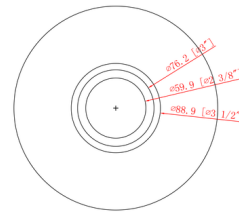

Shown in matte black

Specifications

COLOR	N/A
BODY FINISH	Matte Black
WATTAGE	12W
DIMMER	Standard 120V
DIMENSIONS	18"W x 11"H x 9"D
BULB INCLUDED	2 x Edison ST-Shape/Medium (E26)/6W/120V LED
COUNTRY OF ORIGIN	China