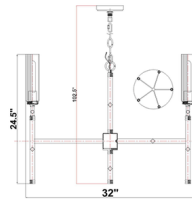

Description

The Athens Bathroom Vanity features a row of globe-shaped glass diffusers suspended from a sleek horizontal bar. The glass creates an elegant diffused glow perfect for applying makeup or shaving at a bathroom vanity. A variety of glass options ensures the perfect look for any space. Note: LED lamping option is Title 20 compliant.

Shown in brushed satin nickel / clear

Specifications

COLOR Clear
BODY FINISH Brushed Satin Nickel
WATTAGE 18W
DIMMER Standard 120V
DIMENSIONS 26"W x 9.4"H x 7"D
BULB INCLUDED 3 x Edison ST-Shape/Medium (E26)/6W/120V LED
COUNTRY OF ORIGIN China