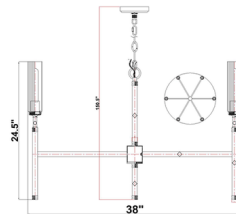

Description

The Athens Bathroom Vanity features a row of globe-shaped glass diffusers suspended from a sleek horizontal bar. The glass creates an elegant diffused glow perfect for applying makeup or shaving at a bathroom vanity. A variety of glass options ensures the perfect look for any space. Note: LED lamping option is Title 20 compliant.

Shown in brushed satin nickel / clear

Specifications

COLOR Clear
BODY FINISH Brushed Satin Nickel
WATTAGE 18W
DIMMER Standard 120V
DIMENSIONS 26"W x 9.4"H x 7"D
BULB INCLUDED 3 x Edison ST-Shape/Medium (E26)/6W/120V LED
COUNTRY OF ORIGIN China