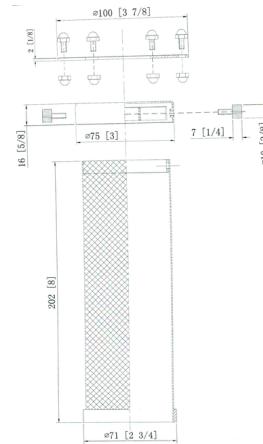

Shown in brushed satin nickel

Specifications

COLOR	N/A
BODY FINISH	Brushed Satin Nickel
WATTAGE	10W
DIMMER	Standard 120V
DIMENSIONS	21"W x 4.5"H x 6"D
BULB INCLUDED	2 x Edison Tube/Medium (E26)/5W/120V LED
COUNTRY OF ORIGIN	China