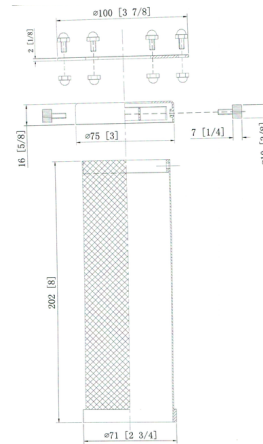

### Specifications

COLOR	N/A
BODY FINISH	Brushed Satin Nickel
WATTAGE	10W
DIMMER	Standard 120V
DIMENSIONS	21"W x 4.5"H x 6"D
BULB INCLUDED	2 x Edison Tube/Medium (E26)/5W/120V LED
COUNTRY OF ORIGIN	China