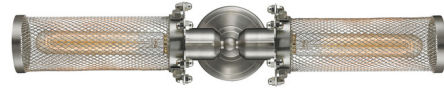

### Description

The Quincy Hall Bathroom Vanity Light offers an industrial-styled aesthetic with its metal mesh shades. The fixture can be mounted vertically for use as a wall sconce or horizontally above a bathroom sink or counter.

Shown in brushed satin nickel

### Specifications

COLOR	N/A
BODY FINISH	Brushed Satin Nickel
WATTAGE	10W
DIMMER	Standard 120V
DIMENSIONS	21"W x 4.5"H x 6"D
BULB INCLUDED	2 x Edison Tube/Medium (E26)/5W/120V LED
COUNTRY OF ORIGIN	China