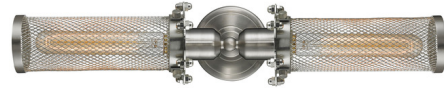

Lightology

lightology.com
866-954-4489
07-06-26

Project: _____

Company: _____

Location: _____ Fixture Type: _____

SPEC #: **INV1189300**

Approved On: _____ Approved By: _____

Quincy Hall Bathroom Vanity Light

By Innovations Lighting

Description

The Quincy Hall Bathroom Vanity Light offers an industrial-styled aesthetic with its metal mesh shades. The fixture can be mounted vertically for use as a wall sconce or horizontally above a bathroom sink or counter.

Shown in brushed satin nickel

Specifications

COLOR	N/A
BODY FINISH	Brushed Satin Nickel
WATTAGE	10W
DIMMER	Standard 120V
DIMENSIONS	21"W x 4.5"H x 6"D
BULB INCLUDED	2 x Edison Tube/Medium (E26)/5W/120V LED
COUNTRY OF ORIGIN	China

Technical Information

COLOR RENDERING	90 CRI
LAMP COLOR	2700K
LUMENS/WATT	200.00
LUMINOUS FLUX	1000 lumens

CLICK TO VIEW PRODUCT

Notes: