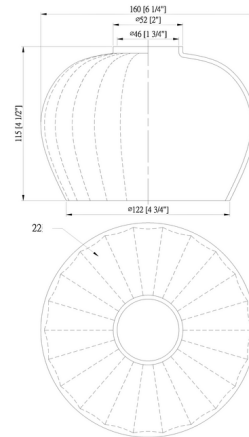

### Specifications

COLOR	Clear
BODY FINISH	Brushed Satin Nickel
WATTAGE	12W
DIMMER	Standard 120V
DIMENSIONS	16"W x 10.5"H x 8"D
BULB INCLUDED	2 x Edison ST-Shape/Medium (E26)/6W/120V LED
COUNTRY OF ORIGIN	China