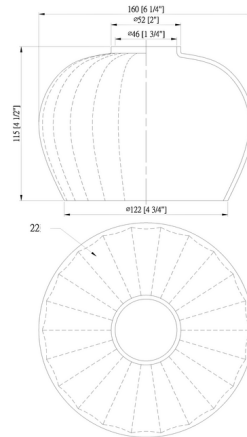

### Specifications

COLOR	Clear
BODY FINISH	Brushed Satin Nickel
WATTAGE	12W
DIMMER	Standard 120V
DIMENSIONS	16"W x 10.5"H x 8"D
BULB INCLUDED	2 x Edison ST-Shape/Medium (E26)/6W/120V LED
COUNTRY OF ORIGIN	China