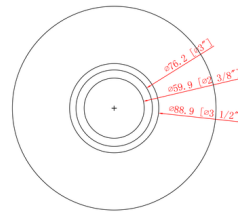

Lightology

lightology.com
866-954-4489
07-09-26

Project: _____

Company: _____

Location: _____ Fixture Type: _____

SPEC #: **INV1189326**

Approved On: _____ Approved By: _____

Balston Urban Appalachian Bathroom Vanity Light

By Innovations Lighting

Description

The Balston Urban Appalachian Bathroom Vanity Light features a conical metal shade suspended from a bracket arm and a rectangular canopy with rounded corners. The shade's sleek, simple form is perfectly suited to a modern or transitional urban interior, while small exposed screws and a decorative bracket arm lend just a touch of rustic charm.

Specifications

COLOR	N/A
BODY FINISH	Matte Black
WATTAGE	18W
DIMMER	Standard 120V
DIMENSIONS	26"W x 10.5"H x 8"D
BULB INCLUDED	3 x Edison ST-Shape/Medium (E26)/6W/120V LED
COUNTRY OF ORIGIN	China

Technical Information

LAMP LIFE	15000 hours
COLOR RENDERING	82 CRI
LAMP COLOR	2700K
LUMENS/WATT	300.00
LUMINOUS FLUX	1800 lumens

Shown in matte black

CLICK TO VIEW PRODUCT

Notes: