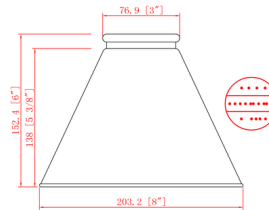

Shown in matte black