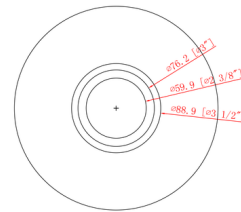

Lightology

lightology.com
866-954-4489
07-08-25

Project: _____
Company: _____
Location: _____ Fixture Type: _____
SPEC #: **INV1189326**
Approved On: _____ Approved By: _____

Balston Urban Appalachian Bathroom Vanity Light By Innovations Lighting

Description

The Balston Urban Appalachian Bathroom Vanity Light features a conical metal shade suspended from a bracket arm and a rectangular canopy with rounded corners. The shade's sleek, simple form is perfectly suited to a modern or transitional urban interior, while small exposed screws and a decorative bracket arm lend just a touch of rustic charm.

Specifications

COLOR . . . . . N/A
BODY FINISH . . . . . Matte Black
WATTAGE 18W
DIMMER . . . . . Standard 120V
DIMENSIONS . . . . . 26"W x 10.5"H x 8"D
BULB INCLUDED . . . . . 3 x Edison ST-Shape/Medium (E26)/6W/120V LED
COUNTRY OF ORIGIN . . . . . China

Technical Information

LAMP LIFE . . . . . 15000 hours
COLOR RENDERING . . . . . 82 CRI
LAMP COLOR 2700K
LUMENS/WATT 300.00
LUMINOUS FLUX . . . . . 1800 lumens

Shown in matte black

CLICK TO VIEW PRODUCT

Notes: