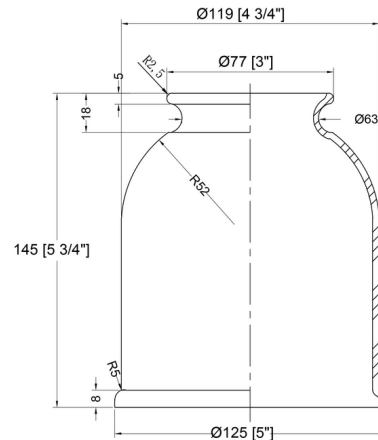

Shown in matte black / clear seedy