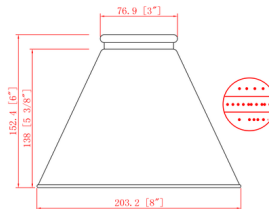

Shown in matte black

Specifications

COLOR	N/A
BODY FINISH	Matte Black
WATTAGE	12W
DIMMER	Standard 120V
DIMENSIONS	17"W x 11.38"H x 9.25"D
BULB INCLUDED	2 x Edison ST-Shape/Medium (E26)/6W/120V LED
COUNTRY OF ORIGIN	China