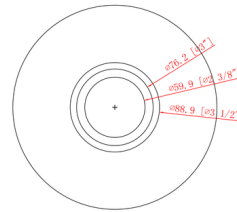

### Specifications

|                   |  |
|-------------------|--|
| COLOR             | N/A  |
| BODY FINISH       | Matte Black                                  |
| WATTAGE           | 12W  |
| DIMMER            | Standard 120V                                |
| DIMENSIONS        | 17"W x 11.38"H x 9.25"D                      |
| BULB INCLUDED     | 2 x Edison ST-Shape/Medium (E26)/6W/120V LED |
| COUNTRY OF ORIGIN | China  |