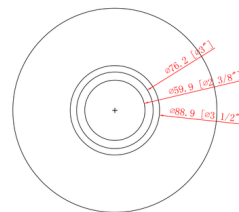

Shown in matte black

Specifications

COLOR	N/A
BODY FINISH	Matte Black
WATTAGE	12W
DIMMER	Standard 120V
DIMENSIONS	17"W x 11.38"H x 9.25"D
BULB INCLUDED	2 x Edison ST-Shape/Medium (E26)/6W/120V LED
COUNTRY OF ORIGIN	China

Technical Information

LAMP LIFE	15000 hours
COLOR RENDERING	82 CRI
LAMP COLOR	2700K
LUMENS/WATT	200.00
LUMINOUS FLUX	1200 lumens

CLICK TO VIEW PRODUCT

Notes: