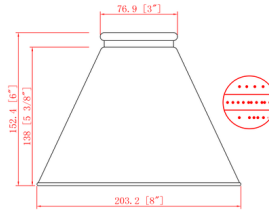

### Specifications

|                   |  |
|-------------------|--|
| COLOR             | N/A  |
| BODY FINISH       | Matte Black                                  |
| WATTAGE           | 12W  |
| DIMMER            | Standard 120V                                |
| DIMENSIONS        | 17"W x 11.38"H x 9.25"D                      |
| BULB INCLUDED     | 2 x Edison ST-Shape/Medium (E26)/6W/120V LED |
| COUNTRY OF ORIGIN | China  |