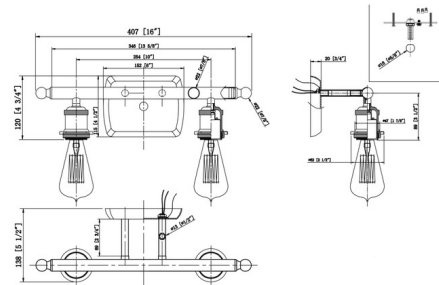

Shown in brushed satin nickel / matte white

Specifications

COLOR Matte White
BODY FINISH Brushed Satin Nickel
WATTAGE 12W
DIMMER Standard 120V
DIMENSIONS 13.88"W x 9.88"H x 6"D
BULB INCLUDED 2 x Edison ST-Shape/Medium (E26)/6W/120V LED
COUNTRY OF ORIGIN China