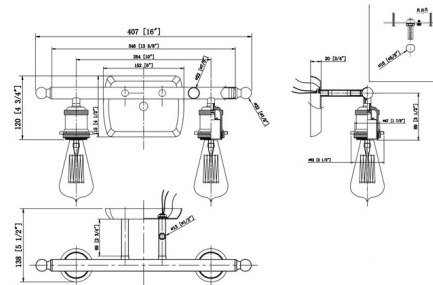

Shown in brushed satin nickel / matte white

Specifications

COLOR Matte White
 BODY FINISH Brushed Satin Nickel
 WATTAGE 12W
 DIMMER Standard 120V
 DIMENSIONS 13.88"W x 9.88"H x 6"D
 BULB INCLUDED 2 x Edison ST-Shape/Medium (E26)/6W/120V LED
 COUNTRY OF ORIGIN China