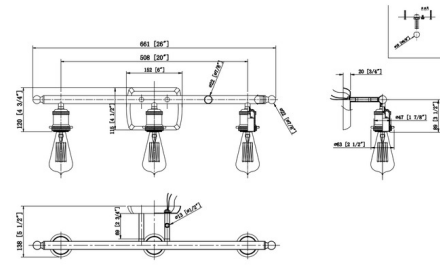

CLICK TO VIEW PRODUCT

Notes: