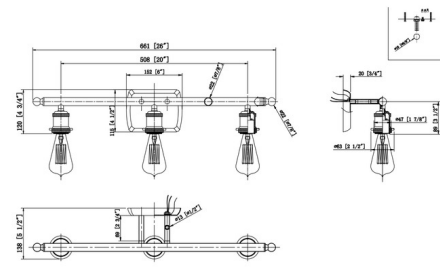

CLICK TO VIEW PRODUCT

Notes: