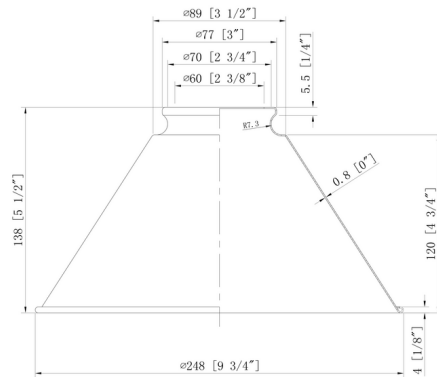

Description

The Briarcliff Dual Pendant features a pair of conical metal shades joined by a horizontal crossbar and suspended from a metal downrod. The shades can be aimed downwards, upwards, or to the sides via adjustable hinges, making Briarcliff a versatile fixture that can serve a variety of functions.

Shown in oil rubbed bronze

Specifications

COLOR	N/A
BODY FINISH	Oil Rubbed Bronze
WATTAGE	12W
DIMMER	Standard 120V
DIMENSIONS	21"W x 10"H x 5"D
BULB INCLUDED	2 x Edison ST-Shape/Medium (E26)/6W/120V LED
COUNTRY OF ORIGIN	China