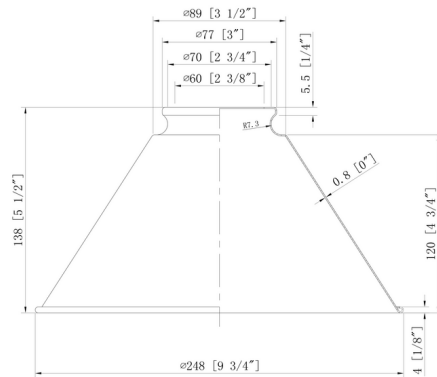

Shown in oil rubbed bronze