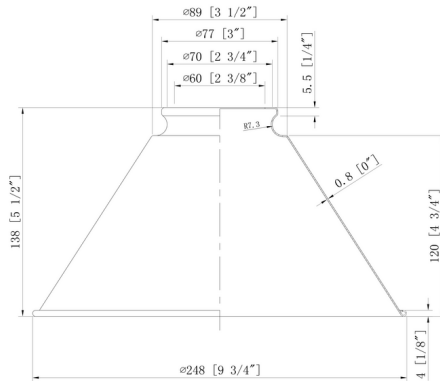

Shown in matte black