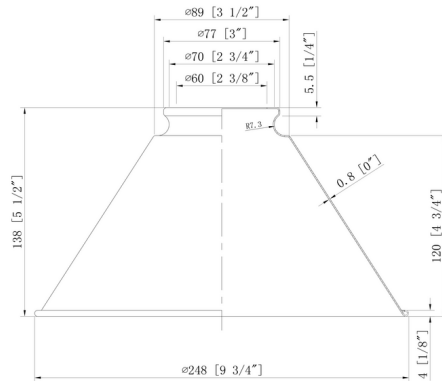

Shown in matte black