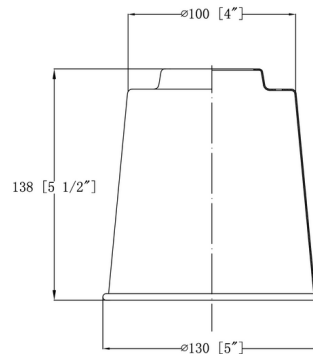

Specifications

COLOR	N/A
BODY FINISH	Matte Black
WATTAGE	6W
DIMMER	Standard 120V
DIMENSIONS	5"W x 8"H x 5"D
BULB INCLUDED	1 x Edison ST-Shape/Medium (E26)/6W/120V LED
COUNTRY OF ORIGIN	China

Technical Information

LAMP LIFE	15000 hours
COLOR RENDERING	82 CRI
LAMP COLOR	2700K
LUMENS/WATT	100.00
LUMINOUS FLUX	600 lumens

Shown in matte black

CLICK TO VIEW PRODUCT

Notes: