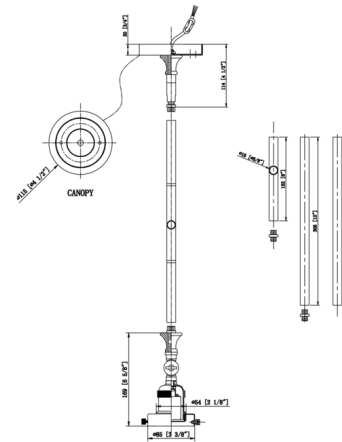

Shown in brushed brass