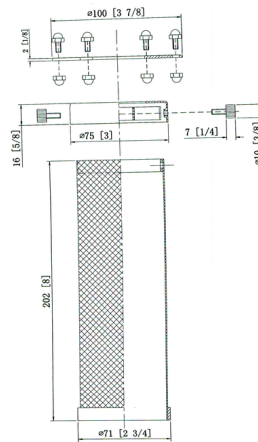

Shown in oil rubbed bronze

CLICK TO VIEW PRODUCT

Notes: