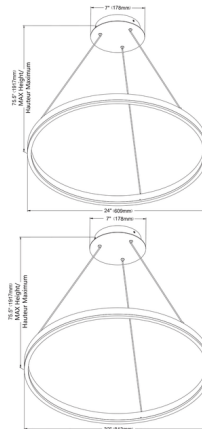

CLICK TO VIEW PRODUCT

Notes: