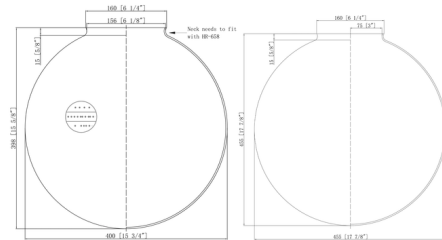

CLICK TO VIEW PRODUCT

Notes: