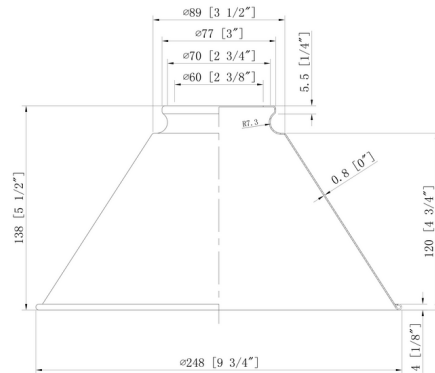

CLICK TO VIEW PRODUCT

Notes: