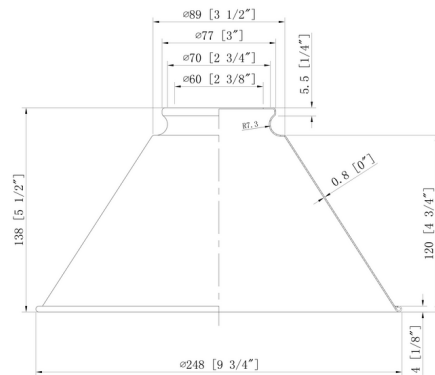

CLICK TO VIEW PRODUCT

Notes: