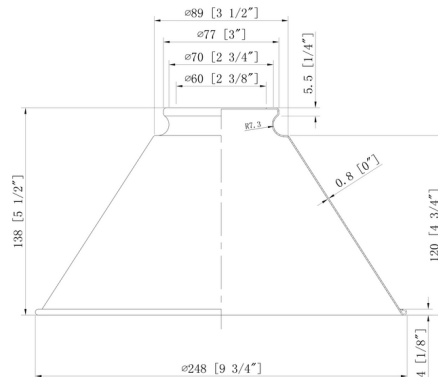

CLICK TO VIEW PRODUCT

Notes: