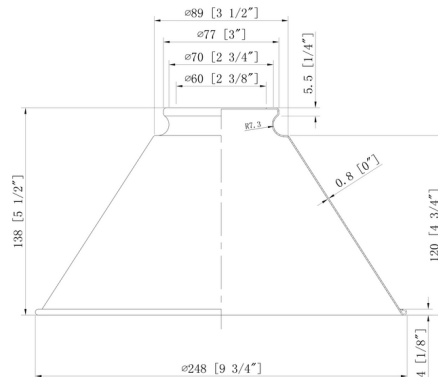

### Description

The Briarcliff Downrod Adjustable Pendant features a versatile, vintage-inspired design that will complement any interior. The conical metal shade is suspended from a rigid downrod and round canopy in matching finish. The angle of the shade can be adjusted with a locking hinge to aim its light precisely where it is needed. NOTE: This is a stem hung pendant and includes 1-6 and 2-12 inch (1/2 diameter) stems.

### Specifications

COLOR	N/A
BODY FINISH	Brushed Satin Nickel
WATTAGE	6W
DIMMER	Standard 120V
DIMENSIONS	10"W x 14"H x 10"D
BULB INCLUDED	1 x Edison ST-Shape/Medium (E26)/6W/120V LED
COUNTRY OF ORIGIN	China