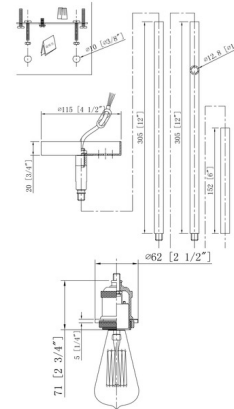

Specifications

COLOR Matte White
 BODY FINISH Brushed Satin Nickel
 WATTAGE 6W
 DIMMER Standard 120V
 DIMENSIONS 3.88"W x 8.88"H x 3.88"D
 BULB INCLUDED 1 x Edison ST-Shape/Medium (E26)/6W/120V LED
 COUNTRY OF ORIGIN China

Technical Information

PRODUCT DIMENSIONS Downrods: One 6" and Two 12" Included
 COLOR RENDERING 82 CRI
 LAMP COLOR 2700K
 LUMENS/WATT 100.00
 LUMINOUS FLUX 600 lumens

Shown in brushed satin nickel / matte white