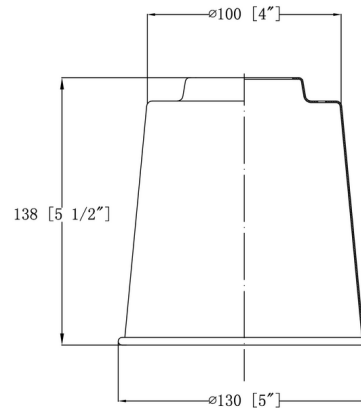

Specifications

COLOR	N/A
BODY FINISH	Brushed Brass
WATTAGE	6W
DIMMER	Standard 120V
DIMENSIONS	5"W x 6"H x 5"D
BULB INCLUDED	1 x Edison ST-Shape/Medium (E26)/6W/120V LED
COUNTRY OF ORIGIN	China

Technical Information

LAMP LIFE	15000 hours
COLOR RENDERING	82 CRI
LAMP COLOR	2700K
LUMENS/WATT	100.00
LUMINOUS FLUX	600 lumens

Shown in brushed brass

CLICK TO VIEW PRODUCT

Notes: