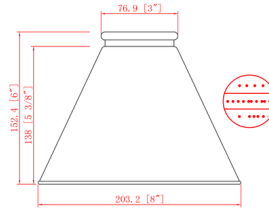

Shown in antique brass / matte black

Specifications

COLOR	N/A
BODY FINISH	Antique Brass / Matte Black
WATTAGE	6W
DIMMER	Standard 120V
DIMENSIONS	8"W x 7.75"H x 8"D
BULB INCLUDED	1 x Edison ST-Shape/Medium (E26)/6W/120V LED
COUNTRY OF ORIGIN	China