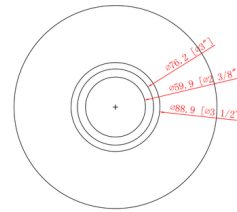

Shown in antique brass / matte black

Specifications

COLOR	N/A
BODY FINISH	Antique Brass / Matte Black
WATTAGE	6W
DIMMER	Standard 120V
DIMENSIONS	8"W x 7.75"H x 8"D
BULB INCLUDED	1 x Edison ST-Shape/Medium (E26)/6W/120V LED
COUNTRY OF ORIGIN	China