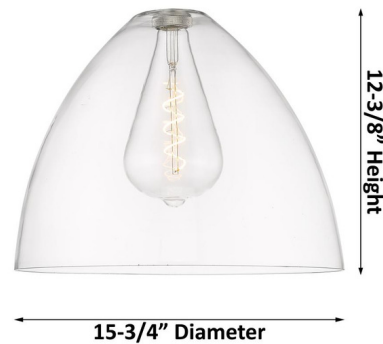

Lightology

lightology.com
866-954-4489
04-27-26

Project: _____

Company: _____

Location: _____ Fixture Type: _____

SPEC #: **INV1190127**

Approved On: _____ Approved By: _____

Bristol 16 Glass Stem Pendant By Innovations Lighting

Description

The Bristol Glass Pendant brings a clean simplicity to your interior space. The industrial inspired frame holds a dome of glass that casts warm shadows across your room.

Specifications

COLOR	Clear
BODY FINISH	Matte Black
WATTAGE	6W
DIMMER	Standard 120V
DIMENSIONS	15.75"W x 12.375"H
BULB INCLUDED	1 x Edison ST-Shape/Medium (E26)/6W/120V LED
COUNTRY OF ORIGIN	China

Technical Information

PRODUCT DIMENSIONS	Downrods: One 6" and Two 12" Included
COLOR RENDERING	82 CRI
LAMP COLOR	2700K
LUMENS/WATT	100.00
LUMINOUS FLUX	600 lumens

Shown in matte black / clear

CLICK TO VIEW PRODUCT