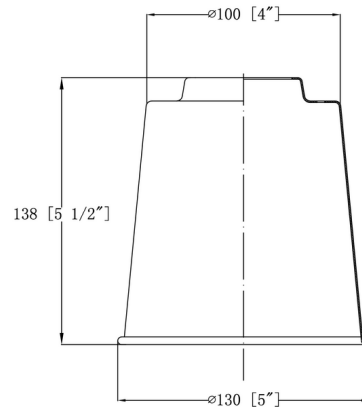

Specifications

COLOR	N/A
BODY FINISH	Black / Antique Brass
WATTAGE	6W
DIMMER	Standard 120V
DIMENSIONS	5"W x 11"H x 7"D
BULB INCLUDED	1 x Edison ST-Shape/Medium (E26)/6W/120V LED
COUNTRY OF ORIGIN	China

Technical Information

LAMP LIFE	15000 hours
COLOR RENDERING	82 CRI
LAMP COLOR	2700K
LUMENS/WATT	100.00
LUMINOUS FLUX	600 lumens

Shown in black / antique brass

CLICK TO VIEW PRODUCT

Notes: