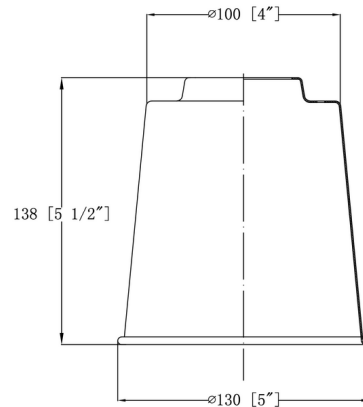

Specifications

COLOR	N/A
BODY FINISH	Black / Antique Brass
WATTAGE	6W
DIMMER	Standard 120V
DIMENSIONS	5"W x 11"H x 7"D
BULB INCLUDED	1 x Edison ST-Shape/Medium (E26)/6W/120V LED
COUNTRY OF ORIGIN	China

Technical Information

LAMP LIFE	15000 hours
COLOR RENDERING	82 CRI
LAMP COLOR	2700K
LUMENS/WATT	100.00
LUMINOUS FLUX	600 lumens

Shown in black / antique brass

CLICK TO VIEW PRODUCT

Notes: