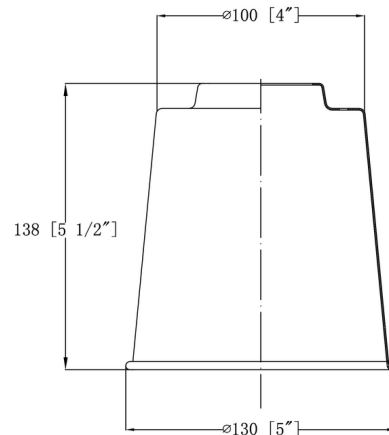

Specifications

COLOR	N/A
BODY FINISH	Brushed Satin Nickel
WATTAGE	6W
DIMMER	Standard 120V
DIMENSIONS	5"W x 11.5"H x 9"D
BULB INCLUDED	1 x Edison ST-Shape/Medium (E26)/6W/120V LED
COUNTRY OF ORIGIN	China

Technical Information

LAMP LIFE	15000 hours
COLOR RENDERING	82 CRI
LAMP COLOR	2700K
LUMENS/WATT	100.00
LUMINOUS FLUX	600 lumens

Shown in brushed satin nickel

CLICK TO VIEW PRODUCT

Notes: