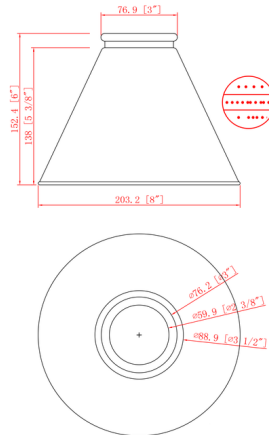

Description

The Appalachian Gooseneck Wall Sconce features a conical metal shade supported by an elegantly curved arm extending from a curved backplate. Both the arm and shade can be angled up or down with adjustable locking hinges to aim the light precisely where it is needed. The shade's simple form gives the fixture a contemporary look, while the gooseneck arm and small exposed screws lend just a touch of rustic charm.

Shown in brushed satin nickel

Specifications

COLOR	N/A
BODY FINISH	Brushed Satin Nickel
WATTAGE	6W
DIMMER	Standard 120V
DIMENSIONS	8"W x 11.5"H x 10"D
BULB INCLUDED	1 x Edison ST-Shape/Medium (E26)/6W/120V LED
COUNTRY OF ORIGIN	China