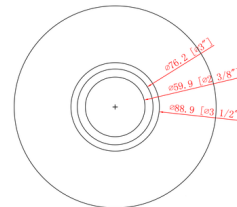

Description

The Appalachian Gooseneck Wall Sconce features a conical metal shade supported by an elegantly curved arm extending from a curved backplate. Both the arm and shade can be angled up or down with adjustable locking hinges to aim the light precisely where it is needed. The shade's simple form gives the fixture a contemporary look, while the gooseneck arm and small exposed screws lend just a touch of rustic charm.

Shown in brushed satin nickel

Specifications

COLOR	N/A
BODY FINISH	Brushed Satin Nickel
WATTAGE	6W
DIMMER	Standard 120V
DIMENSIONS	8"W x 11.5"H x 10"D
BULB INCLUDED	1 x Edison ST-Shape/Medium (E26)/6W/120V LED
COUNTRY OF ORIGIN	China

Technical Information

LAMP LIFE	15000 hours
COLOR RENDERING	82 CRI
LAMP COLOR	2700K
LUMENS/WATT	100.00
LUMINOUS FLUX	600 lumens

CLICK TO VIEW PRODUCT

Notes: