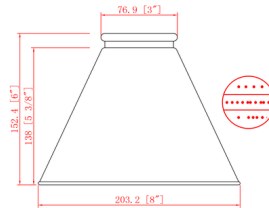

Description

The Appalachian Gooseneck Wall Sconce features a conical metal shade supported by an elegantly curved arm extending from a curved backplate. Both the arm and shade can be angled up or down with adjustable locking hinges to aim the light precisely where it is needed. The shade's simple form gives the fixture a contemporary look, while the gooseneck arm and small exposed screws lend just a touch of rustic charm.

Shown in brushed satin nickel

Specifications

COLOR	N/A
BODY FINISH	Brushed Satin Nickel
WATTAGE	6W
DIMMER	Standard 120V
DIMENSIONS	8"W x 11.5"H x 10"D
BULB INCLUDED	1 x Edison ST-Shape/Medium (E26)/6W/120V LED
COUNTRY OF ORIGIN	China