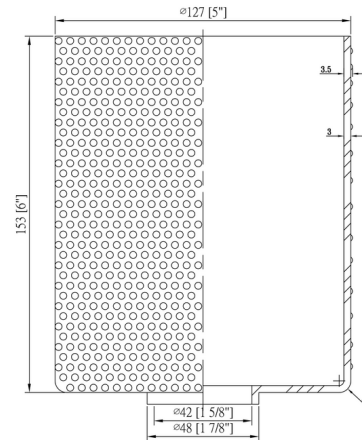

CLICK TO VIEW PRODUCT

Notes: