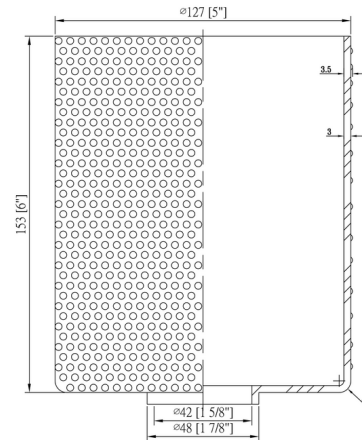

### Specifications

COLOR . . . . . Mercury  
 BODY FINISH . . . . . Antique Brass  
 WATTAGE . . . . . 6W  
 DIMMER . . . . . Standard 120V  
 DIMENSIONS . . . . . 5"W x 9"H x 6.5"D  
 BULB INCLUDED . . . . . 1 x Edison ST-Shape/Medium (E26)/6W/120V LED  
 COUNTRY OF ORIGIN . . . . . China