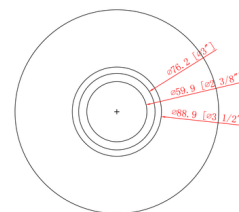

CLICK TO VIEW PRODUCT

Notes: