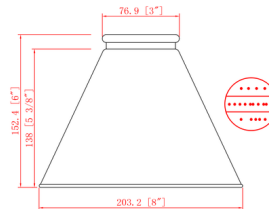

CLICK TO VIEW PRODUCT

Notes: