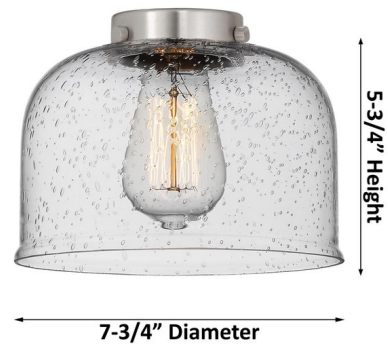

CLICK TO VIEW PRODUCT

Notes: