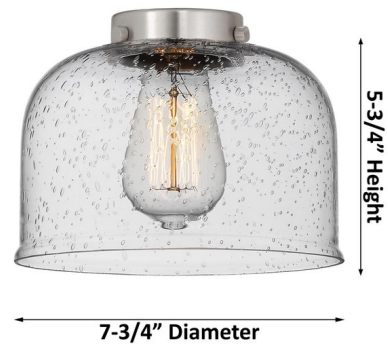

## Bell Seedy Dome Wall Sconce By Innovations Lighting

### Description

The Bell Seedy Dome Wall Sconce brings a bold farmhouse look to your interior space. Includes two solid 180 degree adjustable swivels that allow for the arm and socket to be adjusted up and down and locked into place. The dome shaped shade is flared at the bottom and allows warm shadows of light across your room.

### Specifications

COLOR . . . . . N/A  
BODY FINISH . . . . . Matte Black / Clear Seedy  
WATTAGE . . . . . 6W  
DIMMER . . . . . Standard 120V  
DIMENSIONS . . . . . 7.75"W x 11.5"H x 10"D  
BULB INCLUDED . . . . . 1 x Edison ST-Shape/Medium (E26)/6W/120V LED  
COUNTRY OF ORIGIN . . . . . China

### Technical Information

LAMP LIFE . . . . . 15000 hours  
COLOR RENDERING . . . . . 82 CRI  
LAMP COLOR . . . . . 2700K  
LUMENS/WATT . . . . . 100.00  
LUMINOUS FLUX . . . . . 600 lumens

Shown in matte black / clear seedy