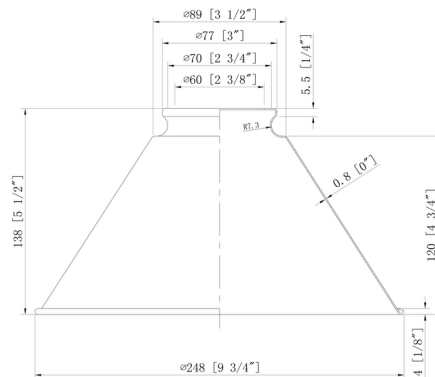

CLICK TO VIEW PRODUCT

Notes: