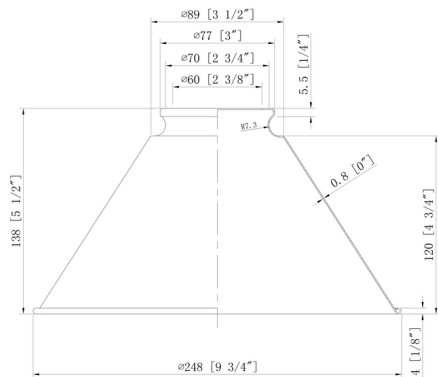

Shown in black / antique brass