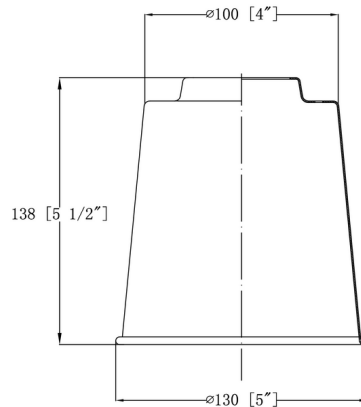

Specifications

COLOR	N/A
BODY FINISH	Brushed Brass
WATTAGE	6W
DIMMER	Standard 120V
DIMENSIONS	5"W x 11"H x 7"D
BULB INCLUDED	1 x Edison ST-Shape/Medium (E26)/6W/120V LED
COUNTRY OF ORIGIN	China

Technical Information

LAMP LIFE	15000 hours
COLOR RENDERING	82 CRI
LAMP COLOR	2700K
LUMENS/WATT	100.00
LUMINOUS FLUX	600 lumens

Shown in brushed brass

CLICK TO VIEW PRODUCT

Notes: