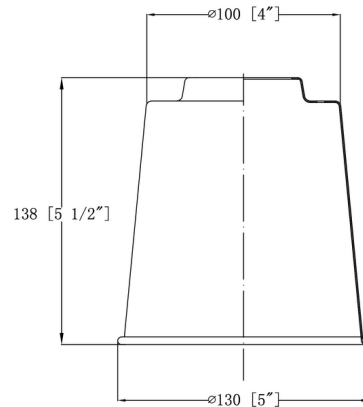

Specifications

COLOR	N/A
BODY FINISH	Oil Rubbed Bronze
WATTAGE	6W
DIMMER	Standard 120V
DIMENSIONS	5"W x 11"H x 7"D
BULB INCLUDED	1 x Edison ST-Shape/Medium (E26)/6W/120V LED
COUNTRY OF ORIGIN	China

Technical Information

LAMP LIFE	15000 hours
COLOR RENDERING	82 CRI
LAMP COLOR	2700K
LUMENS/WATT	100.00
LUMINOUS FLUX	600 lumens

Shown in oil rubbed bronze

CLICK TO VIEW PRODUCT

Notes: