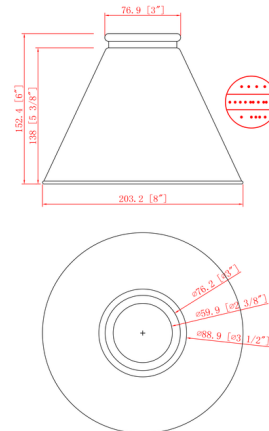

CLICK TO VIEW PRODUCT

Notes: