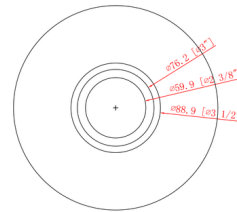

### Specifications

COLOR	N/A
BODY FINISH	Satin Nickel / Black
WATTAGE	6W
DIMMER	Standard 120V
DIMENSIONS	8"W x 9.38"H x 8.25"D
BULB INCLUDED	1 x Edison ST-Shape/Medium (E26)/6W/120V LED
COUNTRY OF ORIGIN	China

### Technical Information

LAMP LIFE	15000 hours
COLOR RENDERING	82 CRI
LAMP COLOR	2700K
LUMENS/WATT	100.00
LUMINOUS FLUX	600 lumens

Shown in satin nickel / black

CLICK TO VIEW PRODUCT

Notes: