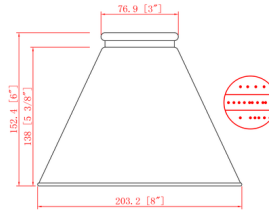

CLICK TO VIEW PRODUCT

Notes: