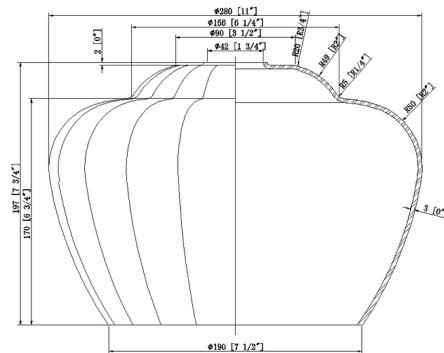

By Innovations Lighting

Description

The Fenton Semi Flush Ceiling Light will elegantly illuminate any space with its bowl-shaped glass shade. The ridged clear glass evokes the shape of a flower bud, and this organic form is complemented by a tapered stem attaching it to the canopy.

Specifications

COLOR	Clear
BODY FINISH	Matte Black
WATTAGE	6W
DIMMER	Standard 120V
DIMENSIONS	11"W x 13"H x 11"D
BULB INCLUDED	1 x Edison ST-Shape/Medium (E26)/6W/120V LED
COUNTRY OF ORIGIN	China

Technical Information

LAMP LIFE	15000 hours
COLOR RENDERING	82 CRI
LAMP COLOR	2700K
LUMENS/WATT	100.00
LUMINOUS FLUX	600 lumens

Shown in matte black / clear

CLICK TO VIEW PRODUCT

Notes: