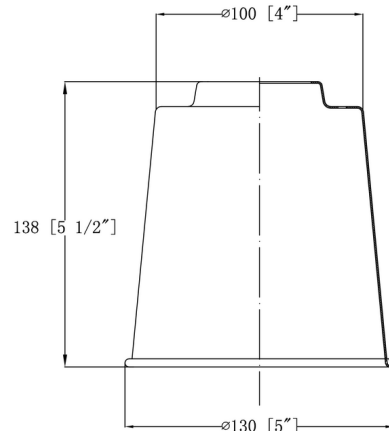

Shown in brushed brass / black

CLICK TO VIEW PRODUCT

Notes: