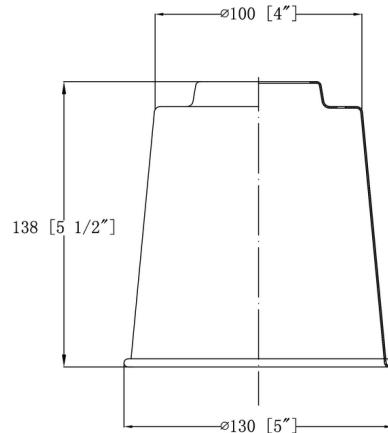

Specifications

COLOR	N/A
BODY FINISH	Matte Black
WATTAGE	6W
DIMMER	Standard 120V
DIMENSIONS	8"W x 25"H x 21"D
BULB INCLUDED	1 x Edison ST-Shape/Medium (E26)/6W/120V LED
COUNTRY OF ORIGIN	China

Technical Information

LAMP LIFE	15000 hours
COLOR RENDERING	82 CRI
LAMP COLOR	2700K
LUMENS/WATT	100.00
LUMINOUS FLUX	600 lumens

Shown in matte black

CLICK TO VIEW PRODUCT

Notes: