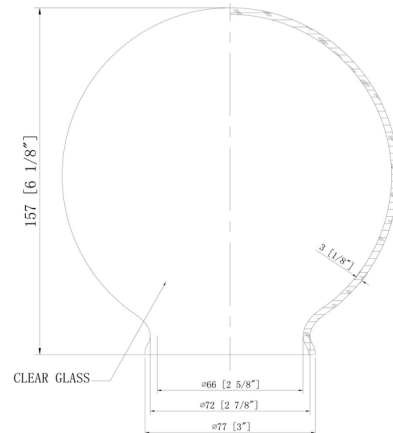

Description

The Ballston Urban Beacon Bathroom Vanity Light features a row of glass globe shades supported by a sleek horizontal bar and rectangular backplate. The fixture's clean-lined design allows it to complement a wide range of interior decor styles, particularly contemporary settings. Note: Only fixtures with LED lamping are Title 20 compliant. Satin Nickel finish is only available with 4-Light fixtures. Black finish is only available with Clear glass in 2 and 3-Light LED fixtures.

Shown in brushed brass / clear

Specifications

| | |
|-------------------|--|
| COLOR | Clear |
| BODY FINISH | Brushed Brass |
| WATTAGE | 120W |
| DIMMER | Standard 120V |
| DIMENSIONS | 16"W x 11"H x 8"D |
| BULB NOT INCLUDED | 2 x Edison ST-Shape/Medium (E26)/60W/120V Incandescent |
| COUNTRY OF ORIGIN | China |